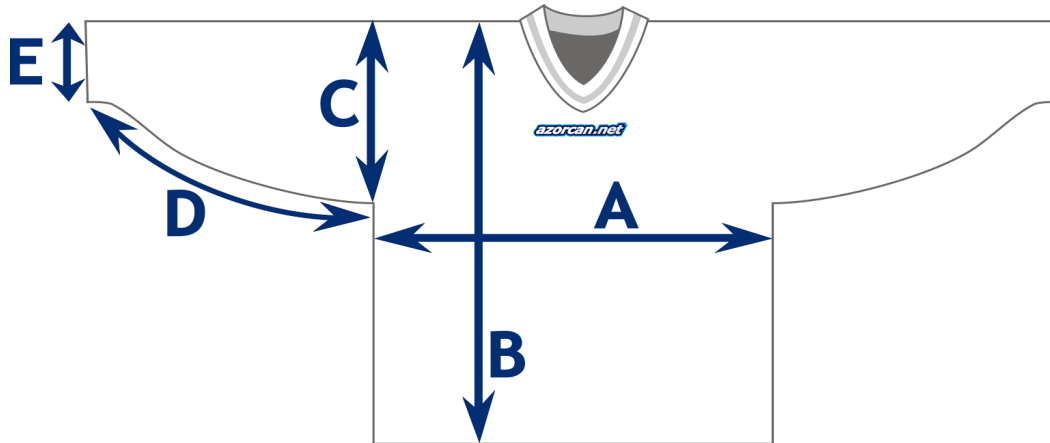

AZORCAN HOCKEY & RINGETTE SIZES

CUSTOM SUBLIMATED UNIFORMS

Sublimation

Full sublimation with highest quality Italian ink.

Game jerseys double shoulders and double elbows.

Practice jerseys are a lighter material than game jerseys.