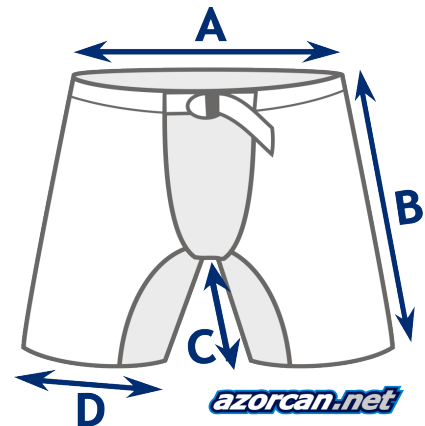

ADULT SOCK SIZES

	F) TOP W.	G) LENGTH	H) BOOTOM W.
S	9.5	24	5
M	10	25	5.5
L	10.5	26	6
XL	11	27	6.5
2XL	12	28	7

SOCK FABRIC

160/200 GSM mesh dri fit

YOUTH PANT SIZES

	A) WIDTH	B) HEIGHT	C) INSEAM	D) LEG WIDTH
YS	7.5	20	3.5	3.5
YM	8	21	3.5	3.5
YL	8.8	22	4	4
YXL	9	23	4.5	4.5

ADULT PANT SIZES

	A) WIDTH	B) HEIGHT	C) INSEAM	D) LEG WIDTH
S	9.5	24	5	5
S	9.5	24	5	5
M	10	25	5.5	5.5
L	10.5	26	6	6
XL	11	27	6.5	6.5
2XL	12	28	7	7
2XL	12	28	7	7

PANT FABRIC

100% Polyester

Measurements are with the pant shell laying flat.